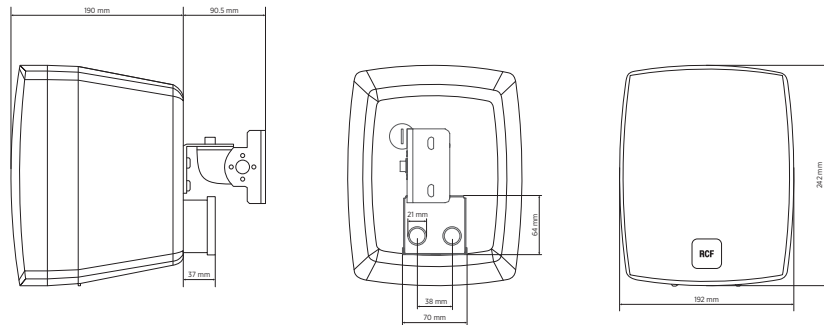

# MR 52EN

TWO-WAY BASS REFLEX SPEAKER

**Description** MR 52EN is a compact two-way speaker ideal for both alarm messages broadcasting and business music systems. The installation is fast and efficient using the adjustable mounting bracket (included). The enclosure is made of high-density ABS and includes a protective steel grille and connection cover. The terminal connection blocks, for input and output flameproof cables, are made of ceramic material. A thermal fuse protects the integrity of the line in case of heat affecting the speaker. Power selectable with dedicated switch.

- Features**
- › 5" woofer with 1" dome tweeter
  - › Power selectable (100 V): 30 W - 15 W - 7.5 W - 3.75 W
  - › 89 dB sensitivity
  - › Colour white RAL 9016
  - › Flameproof ABS body, steel grille
  - › In/out ceramic terminal block
  - › Thermal fuse protection

## TECHNICAL SPECIFICATIONS

<b>Acoustical specifications</b>	Frequency Response (-10dB)	80 Hz ÷ 20000 Hz
	Max SPL @ 1m	103 dB
	Max SPL @ 4m	91 dB
	Coverage angle	180°
	System Sensitivity	89 dB
	System Sensitivity 1W @ 4m	77 dB
<b>Power section</b>	Power Handling	30 W
	Peak Power Handling	120 W PEAK
	Protections	Thermal fuse
	Recommended Amplifiers	DXT 3000, DXT 4000, DXT 7000
<b>Transducers</b>	Dome Tweeter	1 x 1.0"
	Woofers	1 x 5.0"
<b>Input/Output section</b>	Input connectors	Ceramic screw terminals
	Output connectors	Ceramic screw terminals
	Constant Voltage Transformer	100 V
	Power selection 1	30 W - 333 ohm
	Power selection 2	15 W - 667 ohm
	Power selection 3	7.5 W - 1333 ohm
<b>Standard compliance</b>	Power selection 4	3.75 W - 2667 ohm
	Safety agency	CE compliant
	EN54-24 certified	Yes
	CPR number	1488-CPR-0591/W
<b>Physical specifications</b>	Cabinet/Case Material	ABS
	Grille	Steel
	Color	White - RAL 9016, Black - RAL 9005
<b>Size / Weight</b>	Height	242 mm / 9.53 inches
	Width	192 mm / 7.56 inches
	Depth	190 mm / 7.48 inches
	Weight	3 kg / 6.61 lbs